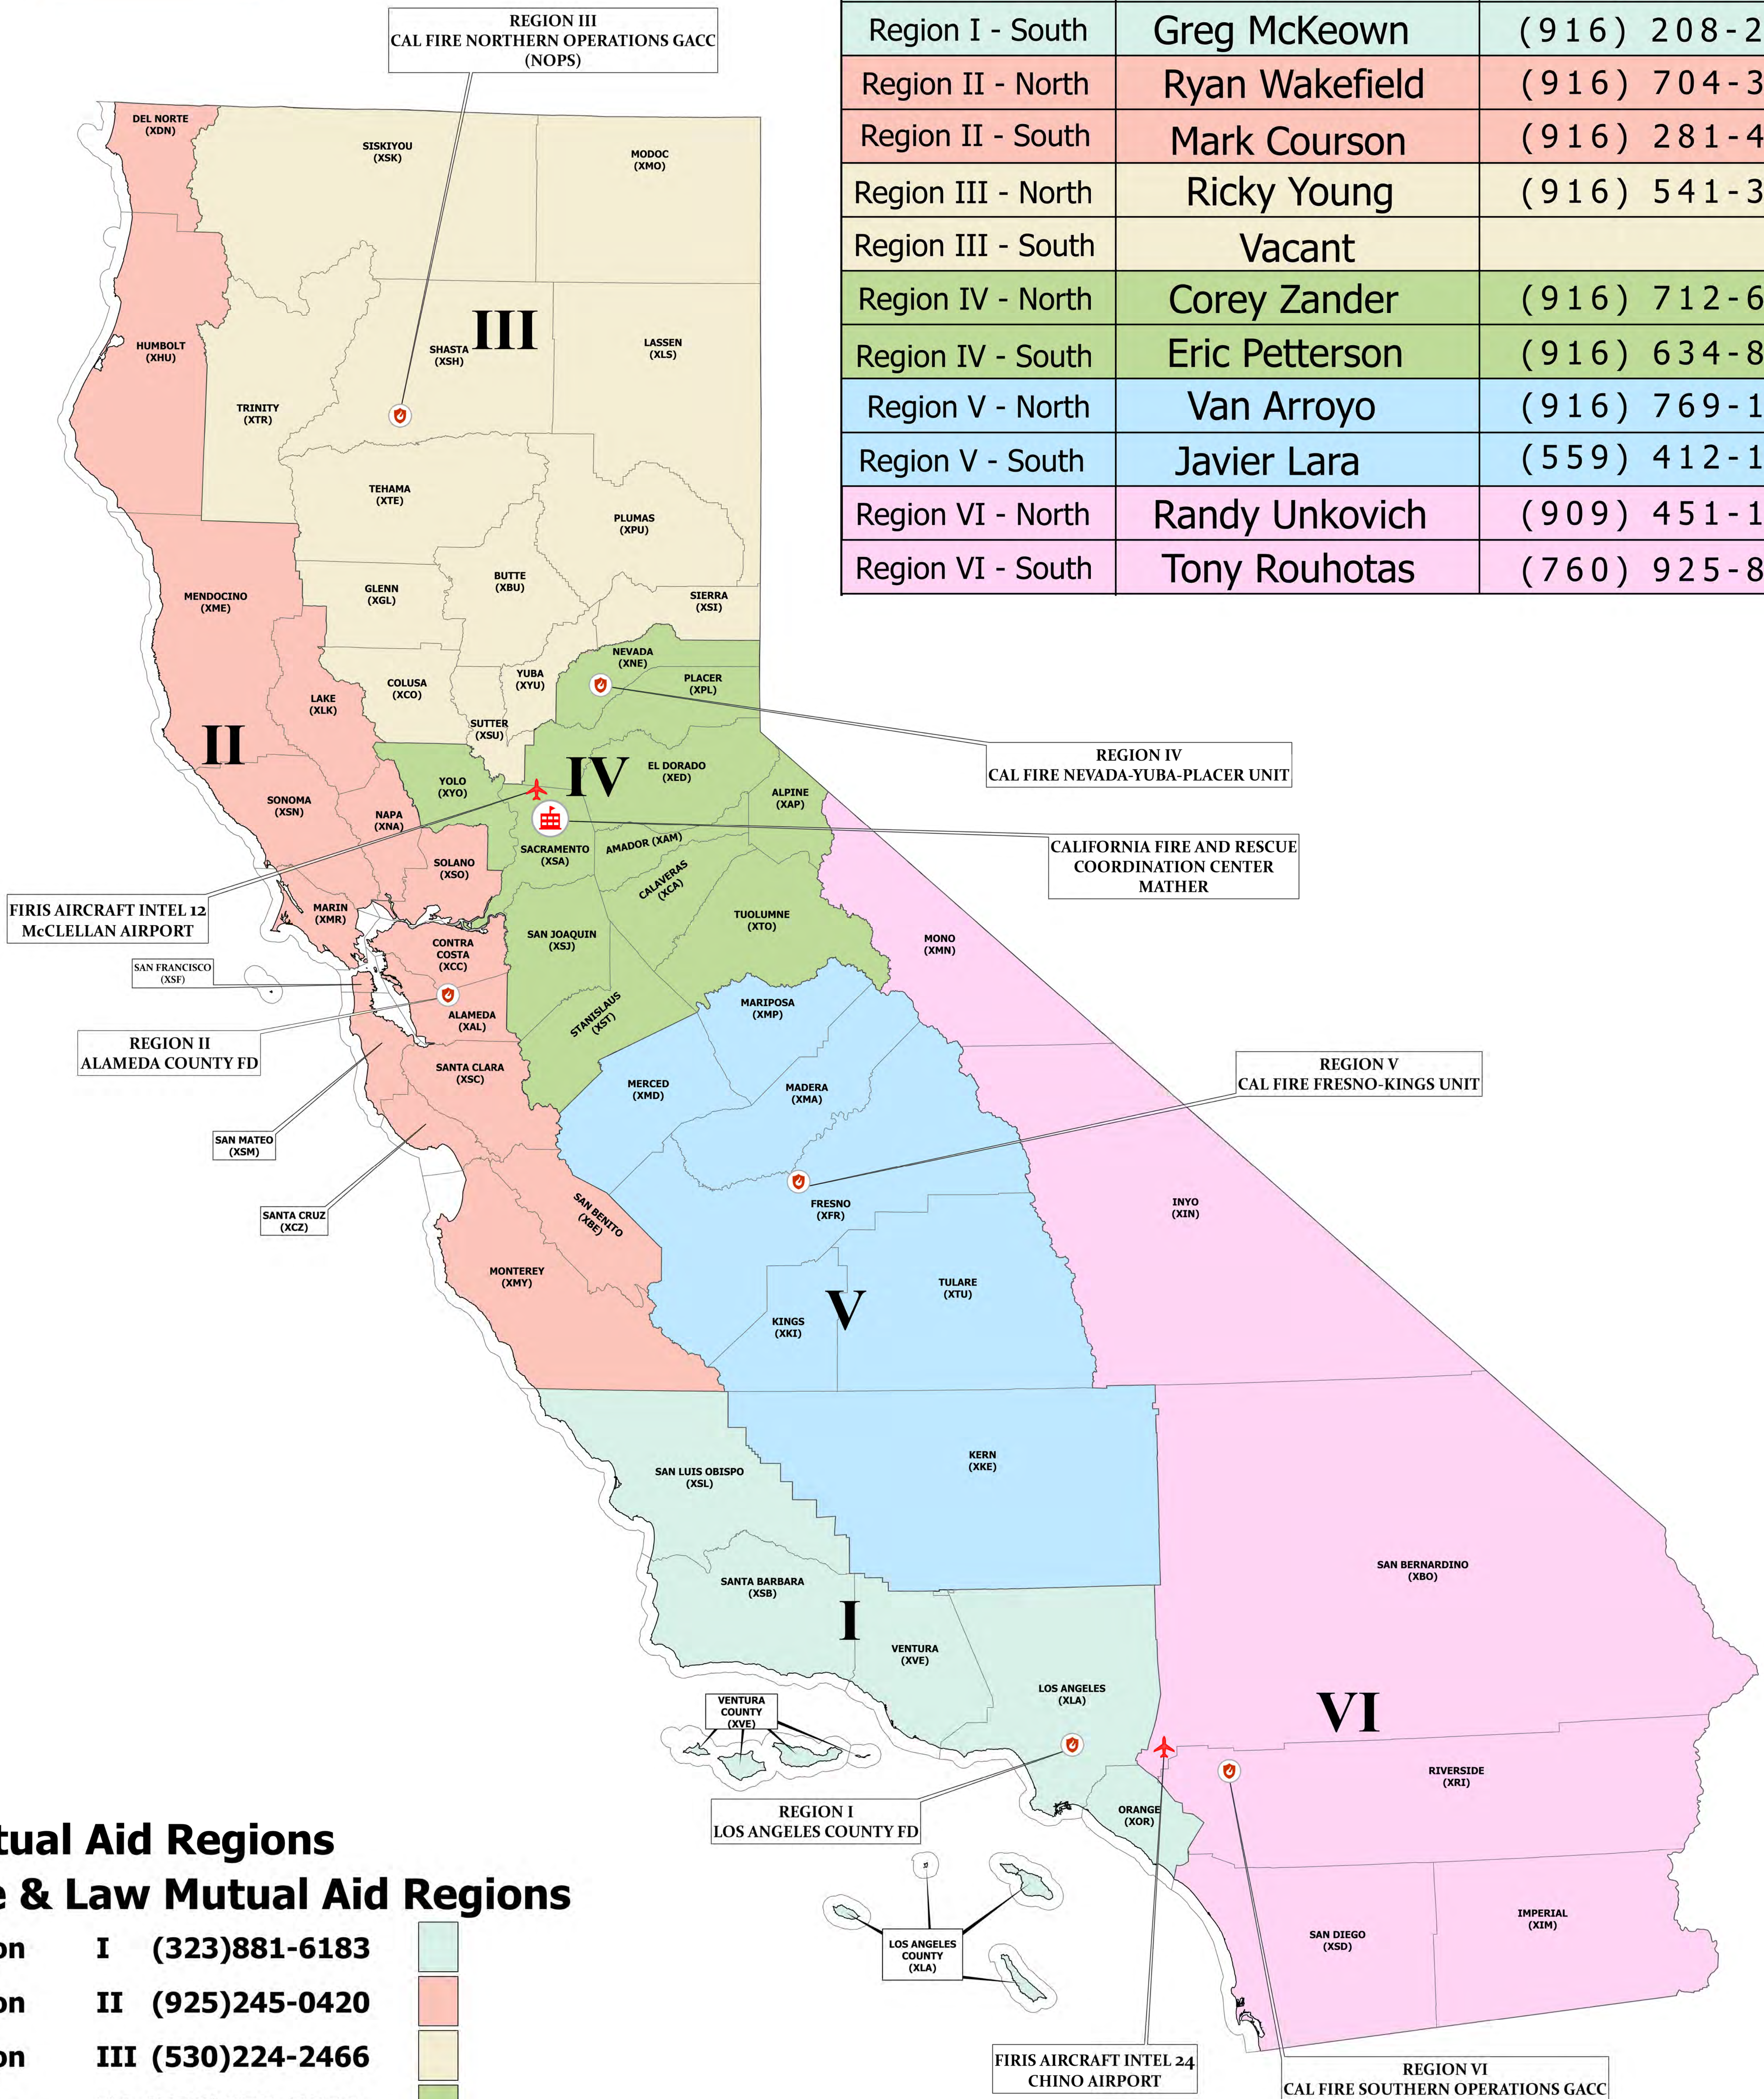

# California Office of Emergency Services Mutual Aid Regions & Operational Areas

**STATEWIDE OES FIRE DUTY CHIEF LINE: (916)845-8670**

Region I - North	Jimmy Harris	(279) 224-5918
Region I - South	Greg McKeown	(916) 208-2525
Region II - North	Ryan Wakefield	(916) 704-3445
Region II - South	Mark Courson	(916) 281-4484
Region III - North	Ricky Young	(916) 541-3165
Region III - South	Vacant	
Region IV - North	Corey Zander	(916) 712-6771
Region IV - South	Eric Petterson	(916) 634-8498
Region V - North	Van Arroyo	(916) 769-1486
Region V - South	Javier Lara	(559) 412-1016
Region VI - North	Randy Unkovich	(909) 451-1835
Region VI - South	Tony Rouhotas	(760) 925-8400

## Mutual Aid Regions

25 12.5 0 25 50 75 100 Miles

Date Saved: 3/18/2024 5:11 PM  
Author: CFRCC Fire Communications Operator E.A. West